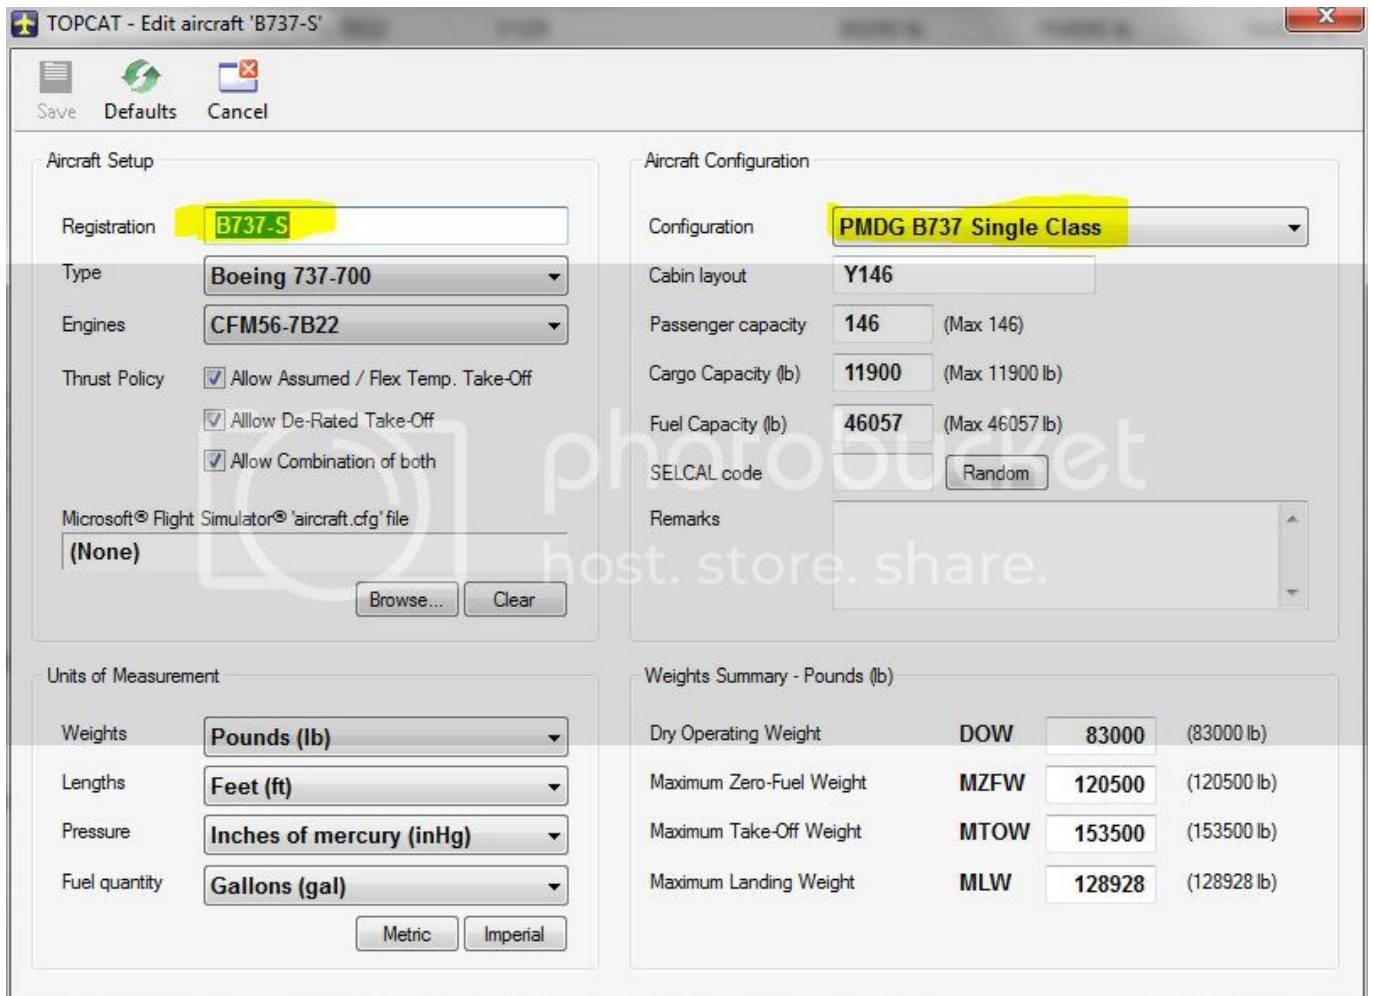

[Id Printing Software For Mac](#)

[Foscam Fi8910w Software For Mac](#)

[كيف احمل الانستقرام على الالاب توب حساب](#)

[Examples A Practical Guide To Unix For Mac](#)

6e4e936fe3 [Buku Politik Hukum Pdf To Doc](#)

6e4e936fe3

[Diablo 2 Expansion Set Crack Download](#)